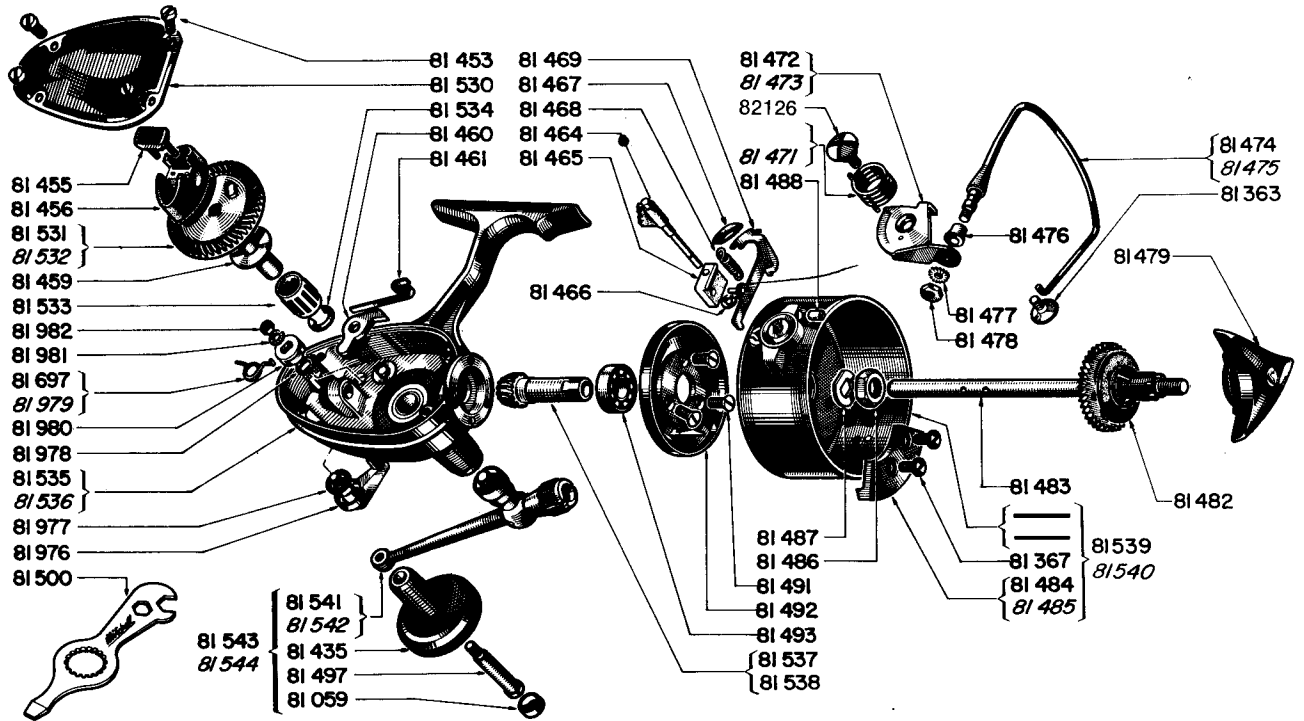

*82266 302N *82267 303N

ITEMS IN RED FOR LEFT HAND MODELS

garcia MITCHELL 302N 303N 386 387

ITEMS IN RED FOR LEFT HAND MODELS

garcia MITCHELL 486 487

SPOOLS LISTED SEPARATELY
3/76